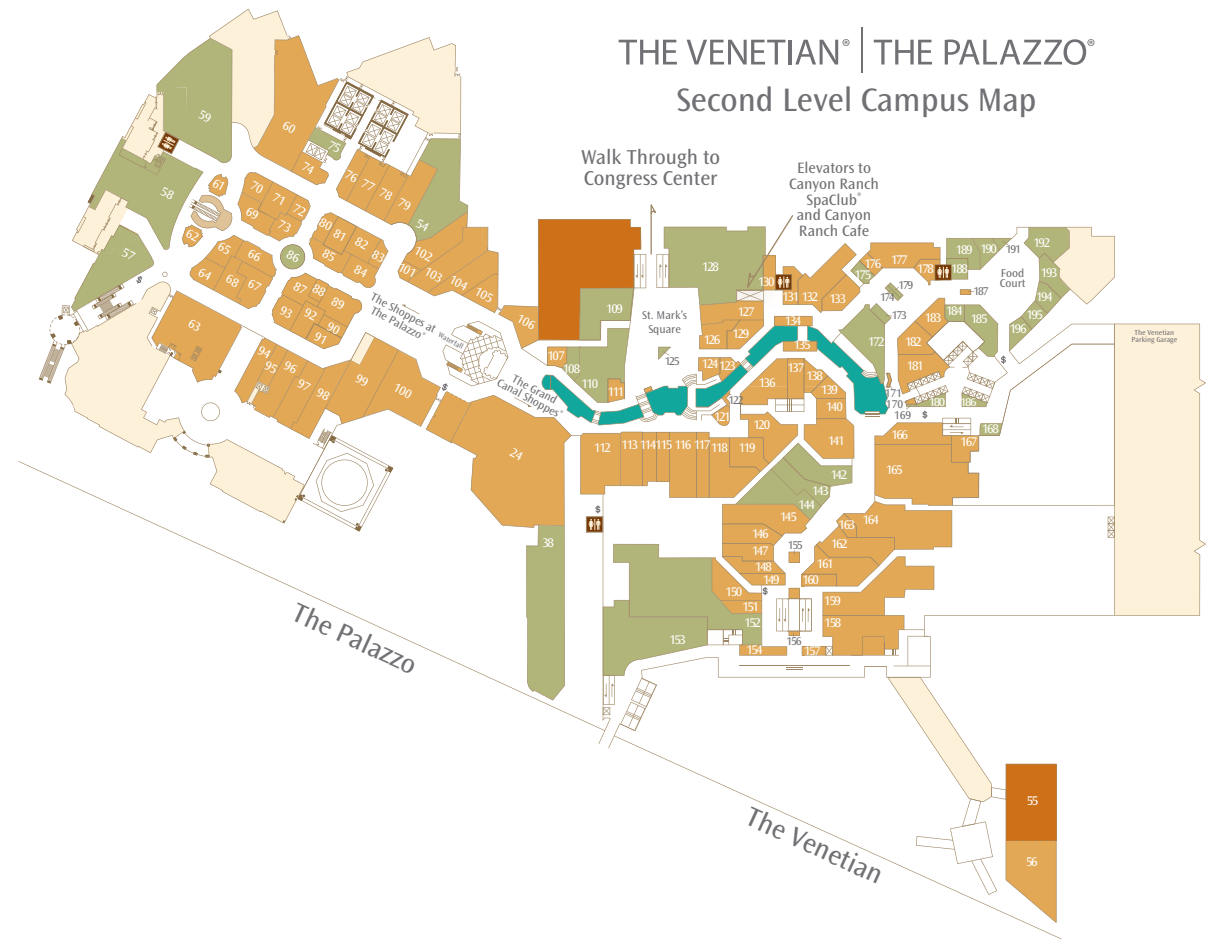

THE VENETIAN® | THE PALAZZO®
Casino Level Campus Map

THE VENETIAN® | THE PALAZZO®
Second Level Campus Map

Casino Level and Lower Level

RESTAURANTS & LOUNGES

AquaKnox	29
B&B Ristorante	25
Bouchon Bakery/Bouchon*	43/197*
Carnevino	5
Cocolini	46
The Coffee Bean & Tea Leaf	14
CUT	18
Dal Toro Ristorante	2
Delmonico Steakhouse	28
Dos Caminos	16
Espressamente illy	19
Grand Lux Cafe	7/40
Lagasse's Stadium	1
La Scena Lounge	36
LAVO	12
Morels French Steakhouse & Bistro	4
Noodle Asia	37
Oculus Lounge	39
Pinot Brasserie	31
Pizzeria da Enzo	50
Rialto Deli	48
San Gennaro Grill	49
Santa Lucia Cafe	47
The Grill at Valentino	32
Timpano Tavern	30
V Bar	33
Valentino	32
Zine Restaurant	21

SHOPPES

Apothecary	45
Barneys New York	24
Bellusso Kwiat IWC	20
Blue Man Group Store	27
Canturi	17
Davidoff	10/34
Exotic Car Gallery	3
G.G. Santi Venezia	41
La Fortuna	15
Optica	11/51
Phantom Boutique	42
Prosecco	22
Ricordo	35
Salvatore Ferragamo	23
Sephora	56
S.T. Dupont	9
Sweet Surrender	13
Venezia Fine Jewelry	8/53

ENTERTAINMENT

Box Office	26/44
Madame Tussauds	55

Second Level

RESTAURANTS & LOUNGES

Bella Panini	191
Café Presse	75
Canaletto	110
Cañonita Express	196
Cocolini	125
The Coffee Bean & Tea Leaf	173/168
Double Helix Wine Bar	86
Enoteca San Marco	109
FIRST Food & Bar	38
Godiva	108
Häagen-Dazs	188
Johnny Rockets	192
L.A. Italian Kitchen	193
Lime Ice	184
Mainland	54
Nathan's Famous Hotdogs	189
New York Pretzel	179
Panda Express	194
Postrio Bar & Grill	128
Shake 'n Burger	195
Sin City Brewing Co.	186
Smokin' Hot Aces	153
SUSHISAMBA	59
Table 10	58
TAO Asian Bistro & Nightclub	152
Taqueria Cañonita	172
Tintoretto Bakery	143
Towers Deli	185
Trattoria Reggiano	175
Very Venice Bar	174
Wasabi Jane	190
Woo	57
Yo Fresco	180
Zeffirino	142

ENTERTAINMENT

Madame Tussauds	55
ATM Locations	\$

* To access Bouchon restaurant, take the guest elevators to level 10 and follow the directional signage.