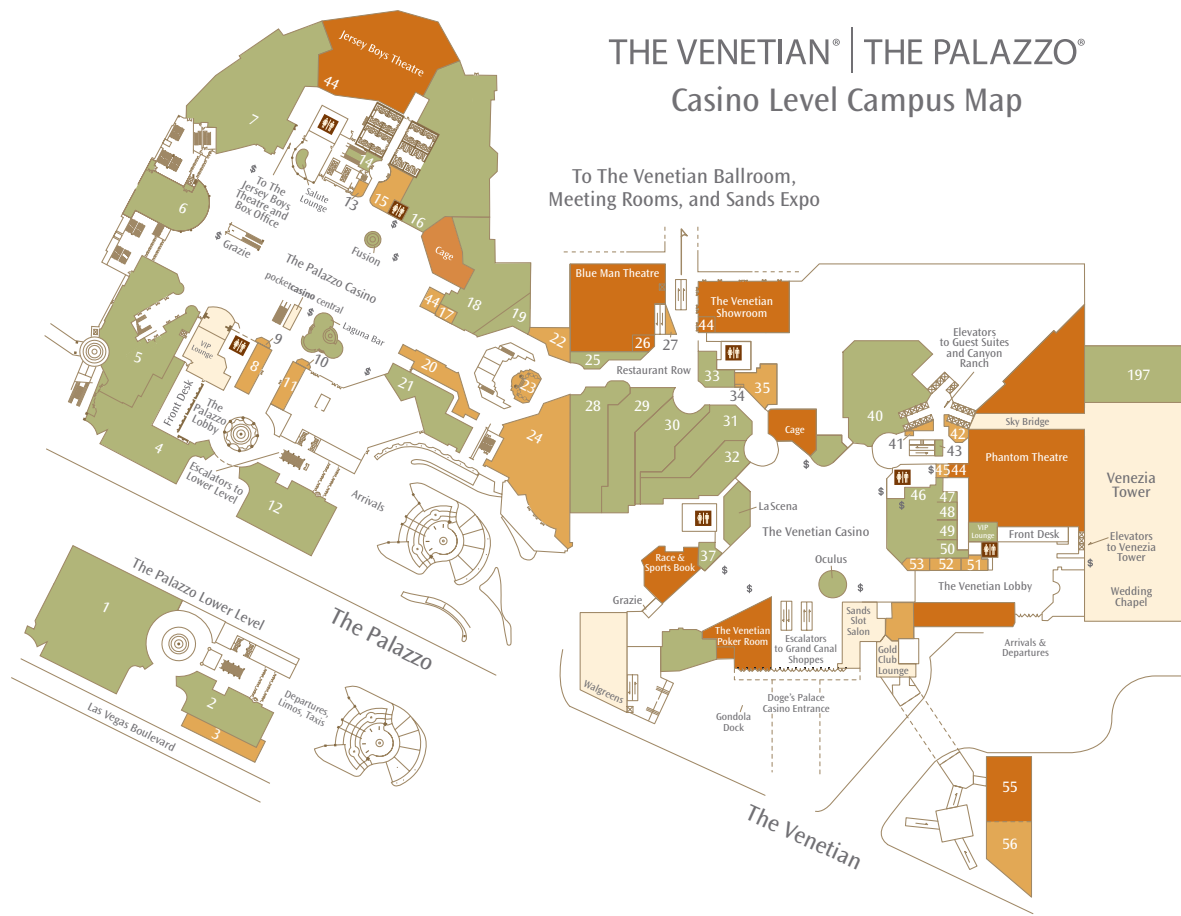

THE VENETIAN® | THE PALAZZO®
Casino Level Campus Map

THE VENETIAN® | THE PALAZZO®
Second Level Campus Map

Casino Level and Lower Level

RESTAURANTS & LOUNGES

AquaKnox	29
B&B Ristorante	25
Bouchon Bakery/Bouchon*	43/197*
Carnevino	5
Cocolini	46
The Coffee Bean & Tea Leaf	14
CUT	18
Dal Toro Ristorante	2
Delmonico Steakhouse	28
Dos Caminos	16
Espressamente illy	19
Grand Lux Cafe	7/40
Lagasse's Stadium	1
La Scena Lounge	36
LAVO	12
Morels French Steakhouse & Bistro	4
Noodle Asia	37
Oculus Lounge	39
Pinot Brasserie	31
Pizzeria da Enzo	50
Rialto Deli	48
San Gennaro Grill	49
Santa Lucia Cafe	47
The Grill at Valentino	32
Timpano Tavern	30
V Bar	33
Valentino	32
Zine Restaurant	21

SHOPPES

Apothecary	45
Barneys New York	24
Bellusso Kwiat IWC	20
Blue Man Group Store	27
Canturi	17
Davidoff	10/34
Exotic Car Gallery	3
G.G. Santi Venezia	41
La Fortuna	15
Optica	11/51
Phantom Boutique	42
Prosecco	22
Ricordo	35
Salvatore Ferragamo	23
Sephora	56
S.T. Dupont	9
Sweet Surrender	13
Venezia Fine Jewelry	8/53

ENTERTAINMENT

Box Office	26/44
Madame Tussauds	55

Second Level

RESTAURANTS & LOUNGES

Bella Panini	191
Café Presse	75
Canaletto	110
Cañonita Express	196
Cocolini	125
The Coffee Bean & Tea Leaf	173/168
Double Helix Wine Bar	86
Enoteca San Marco	109
FIRST Food & Bar	38
Godiva	108
Häagen-Dazs	188
Johnny Rockets	192
L.A. Italian Kitchen	193
Lime Ice	184
Mainland	54
Nathan's Famous Hotdogs	189
New York Pretzel	179
Panda Express	194
Postrio Bar & Grill	128
Shake 'n Burger	195
Sin City Brewing Co.	186
Smokin' Hot Aces	153
SUSHISAMBA	59
Table 10	58
TAO Asian Bistro & Nightclub	152
Taqueria Cañonita	172
Tintoretto Bakery	143
Towers Deli	185
Trattoria Reggiano	175
Very Venice Bar	174
Wasabi Jane	190
Woo	57
Yo Fresco	180
Zeffirino	142

ENTERTAINMENT

Madame Tussauds	55
ATM Locations	\$

* To access Bouchon restaurant, take the guest elevators to level 10 and follow the directional signage.